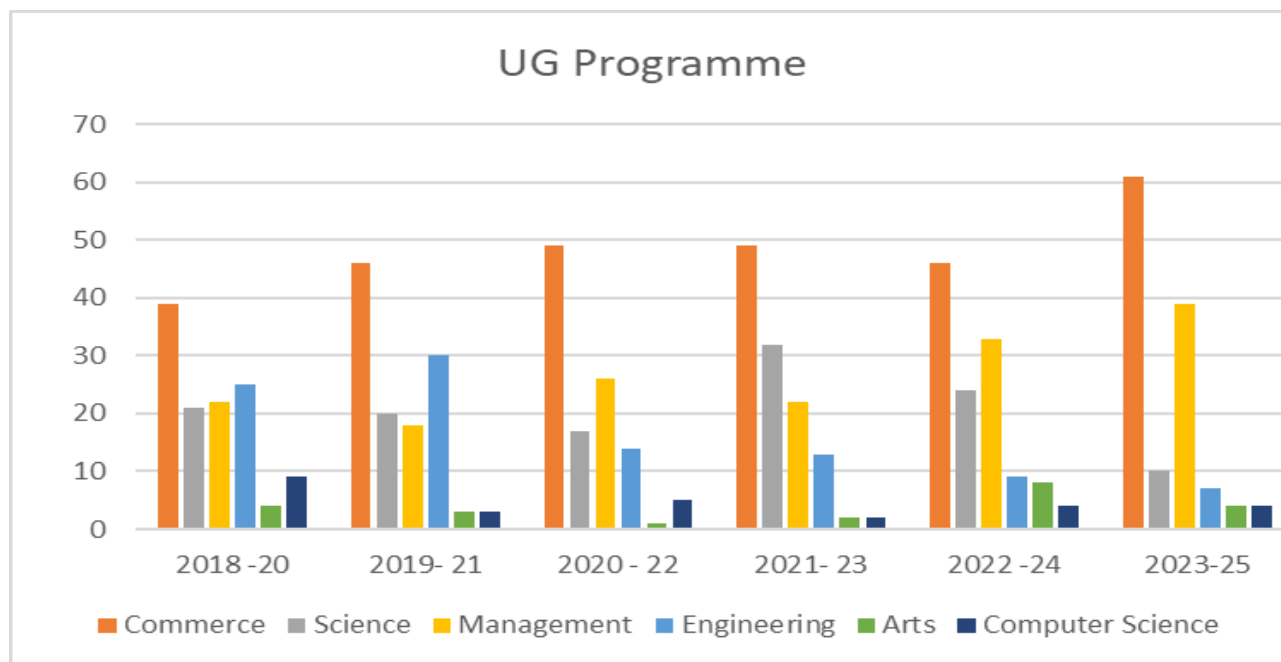

DEPARTMENT OF MANAGEMENT
STUDENT PROFILE 2018-2020 TO 2023-2025

S.NO	UG Programme	2018 - 20	2019- 21	2020 - 22	2021- 23	2022 - 24	2023- 25
1	Commerce	39	46	49	49	46	61
2	Science	21	20	17	32	24	10
3	Management	22	18	26	22	33	39
4	Engineering	25	30	14	13	9	7
5	Arts	4	3	1	2	8	4
6	Computer Science	9	3	5	2	4	4
	TOTAL	120	120	112	120	124	125

STUDENT SUCCESS RATE

Item	<i>2023</i>	<i>2022</i>	<i>2021</i>	<i>2020</i>
Number of students admitted	120	112	120	120
Number of students who have graduated in minimum time	116	111	117	115
Success Index(SI)	96.67%	99.11%	97.50 %	95.83%
Mean of CGPA or Mean Percentage of all successful students	7.2	7.48	7.5	7.28